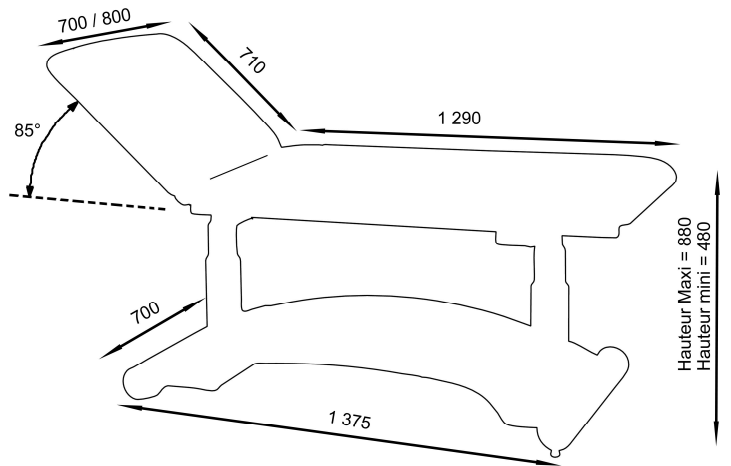

**EXAMINATION COUCH WITH ELECTRICAL HEIGHT ADJUSTMENT**

**OV2-05-150**

**( head rest in option )**

## DETAILS :

- Examination couch with electrical height adjustment
- Adjustable height from 51 to 91 cm
- Flat upholstery with good density, width 700mm, fire retardant M1 class, 11 colours available in classic range of colours
- Frame composed of 2 electronic columns, giving the couch high stability
- Trendelenburg and anti trendelenburg position in standard
- Head rest adjustment in every positions with 2 gas jacks
- Control : Multifonctions hand remote
- Shapped base for ideal cleaning, base colour : light grey 7035
- Equipped with paper roll holder for exam sheet, on the head side
- Equipped with 4 design wheels with one central brake, diameter 150mm
- Load capacity : 200 kg in dynamic