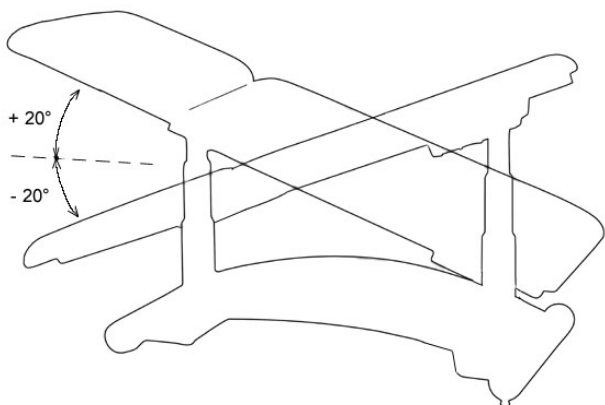

**EXAMINATION COUCH WITH ELECTRICAL HEIGHT ADJUSTMENT**

**OV2-05-150**

**( head rest in option )**

## DETAILS :

- Examination couch with electrical height adjustment
- Adjustable height from 51 to 91 cm
- Flat upholstery with good density, width 700mm, fire retardant M1 class, 11 colours available in classic range of colours
- Frame composed of 2 electronic columns, giving the couch high stability
- Trendelenburg and anti trendelenburg position in standard
- Head rest adjustment in every positions with 2 gas jacks
- Control : Multifonctions hand remote
- Shapped base for ideal cleaning, base colour : light grey 7035
- Equipped with paper roll holder for exam sheet, on the head side
- Equipped with 4 design wheels with one central brake, diameter 150mm
- Load capacity : 200 kg in dynamic

- **ACC110** : Blood test splint, without clamp, the unit

- **ACC32012** : Infusion stand length 1400mm

- **ACCBARRILITOV02** : Adjustable security side rails

- **ACCTETERGO** : Shaped headrest

- **ACCBATTERIE01** : Battery for OV2 couch